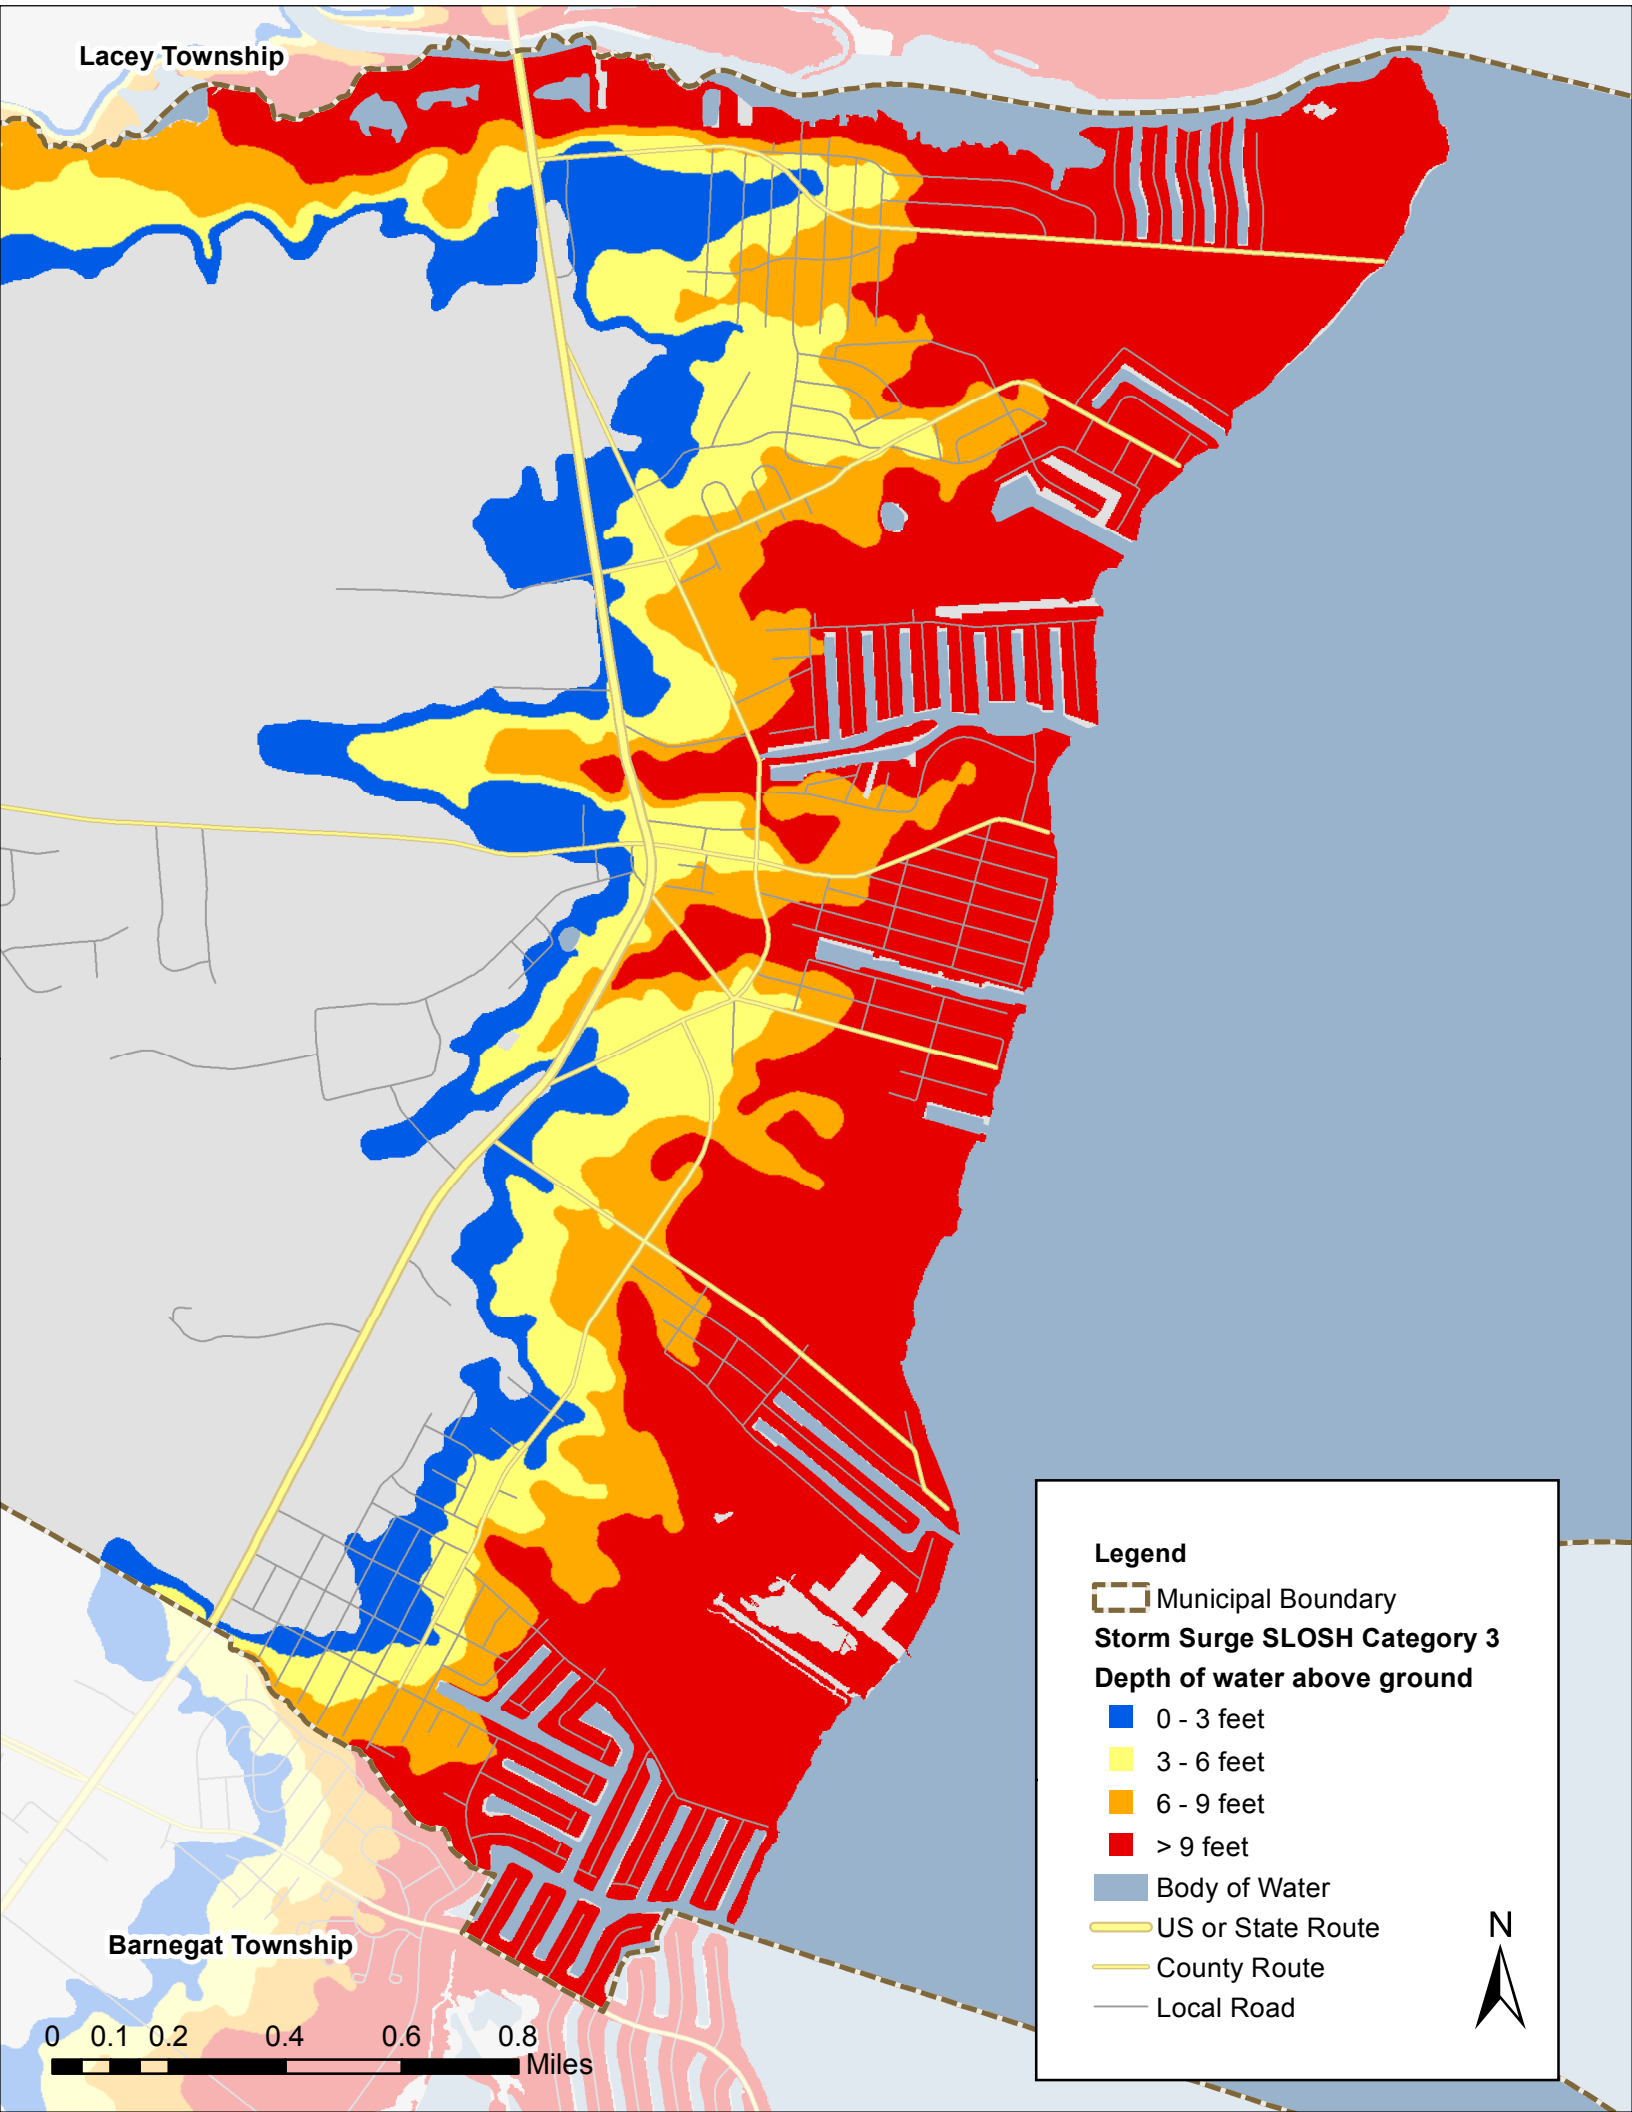

Lacey Township

Legend

- Municipal Boundary
- Storm Surge SLOSH Category 3**
- Depth of water above ground**
 - 0 - 3 feet
 - 3 - 6 feet
 - 6 - 9 feet
 - > 9 feet
- Body of Water
- US or State Route
- County Route
- Local Road

Barneгат Township

0 0.1 0.2 0.4 0.6 0.8 Miles